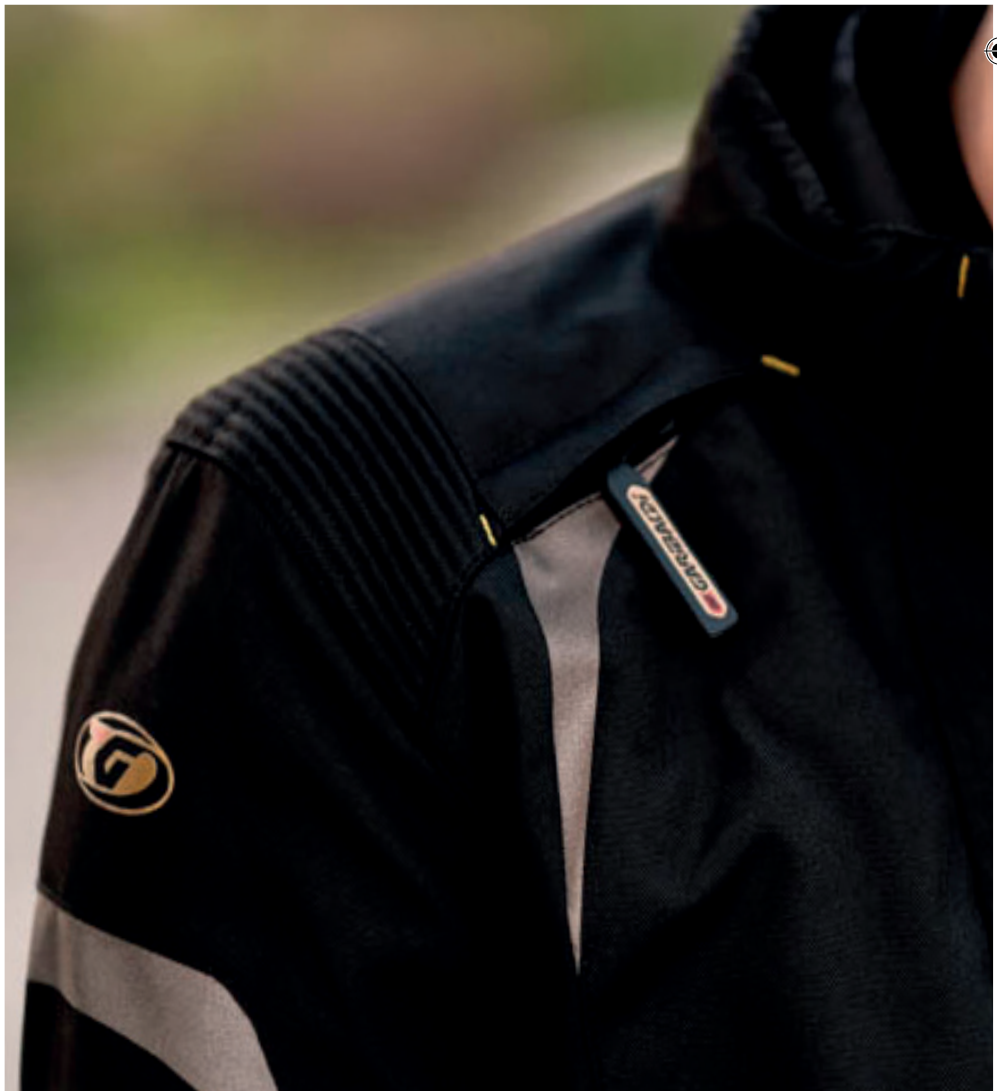

URBANSport LADY

Women sizes : XS ▶ XL