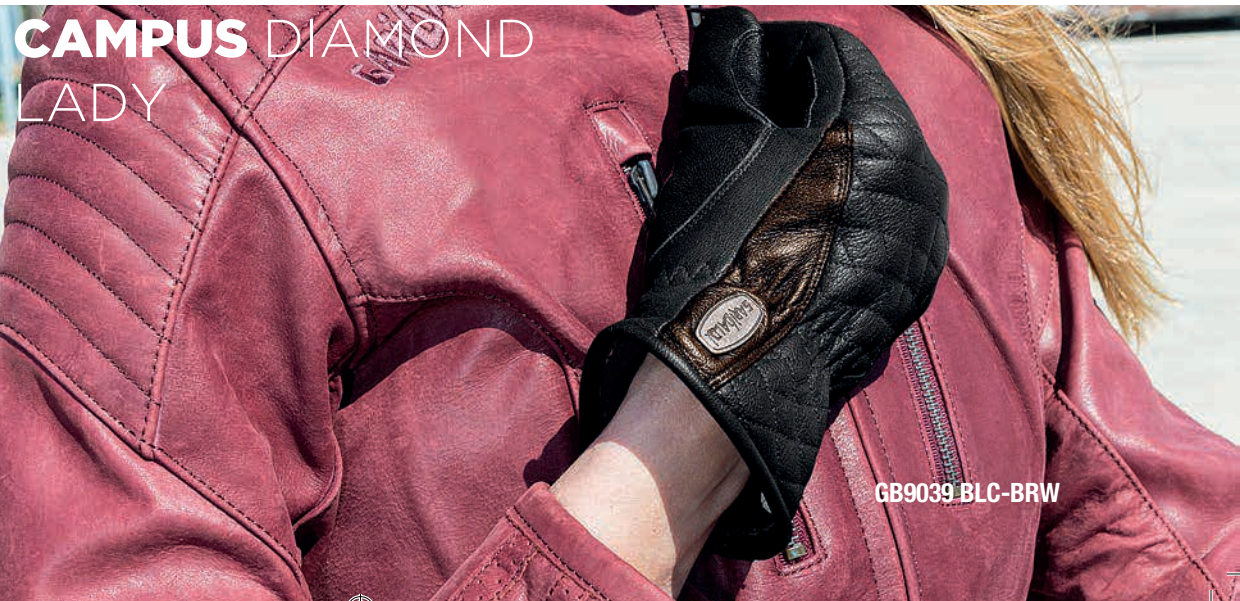

GB9038 BRW-BLC

GB9039 BEG-BLC

CAMPUS DIAMOND LADY

GB9039 BLC-BRW