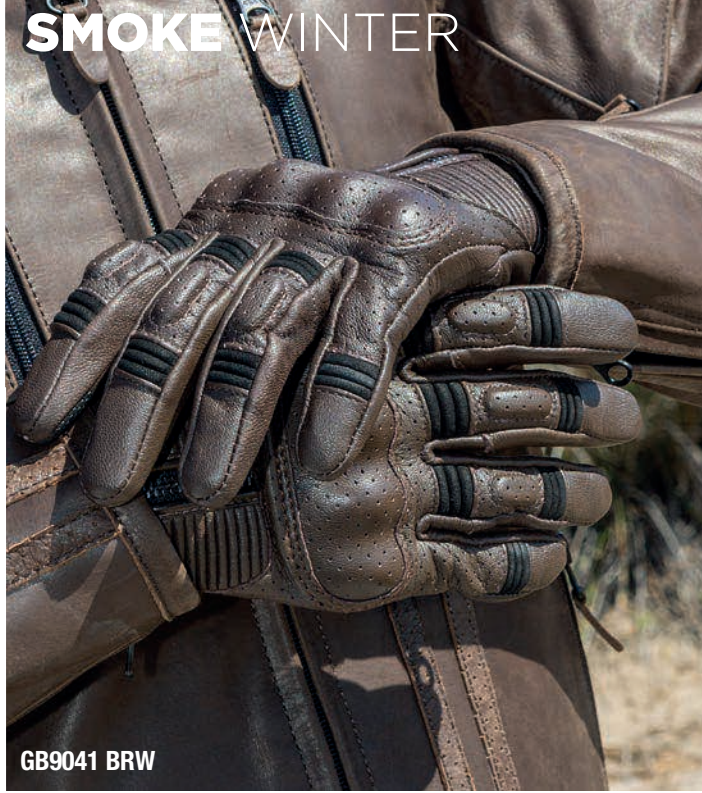

SMOKE WINTER

GB9041 BRW