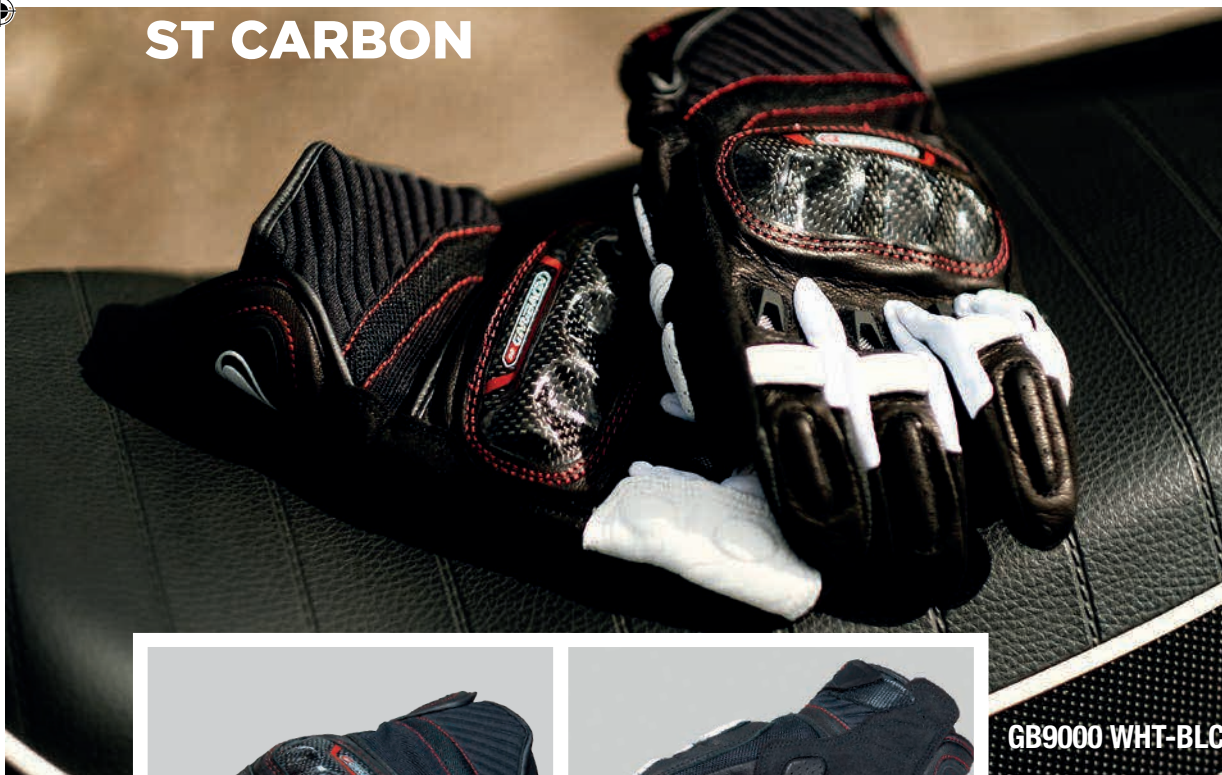

 **silicone grip**

 **bmb fit**  
Comfort Lining

 **CAPACITIVE technology**  
For gloves

 **REFLEX**  
Reflective material

Men sizes: XS ► XXXL

**ST CARBON**

Level 1 KP 

 **Genuine Leather**