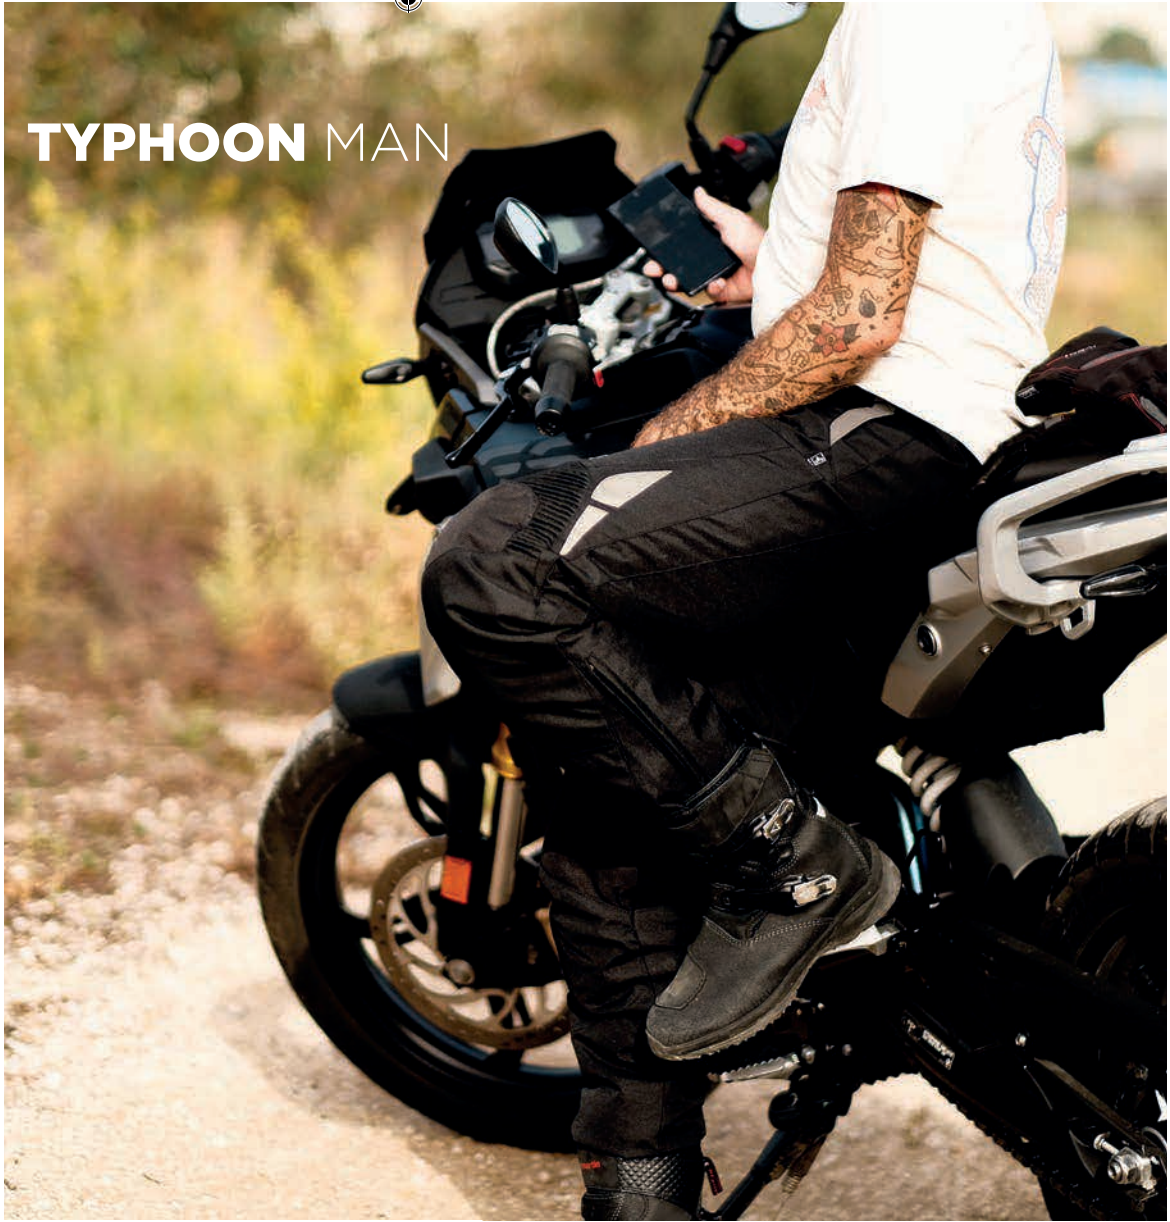

TYPHOON MAN