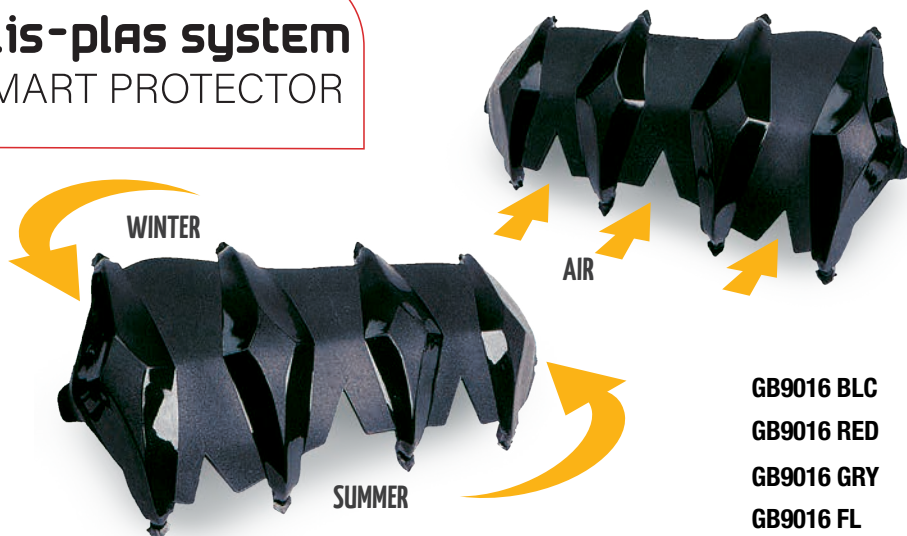

plis-plas system SMART PROTECTOR

- GB9016 BLC
- GB9016 RED
- GB9016 GRY
- GB9016 FL