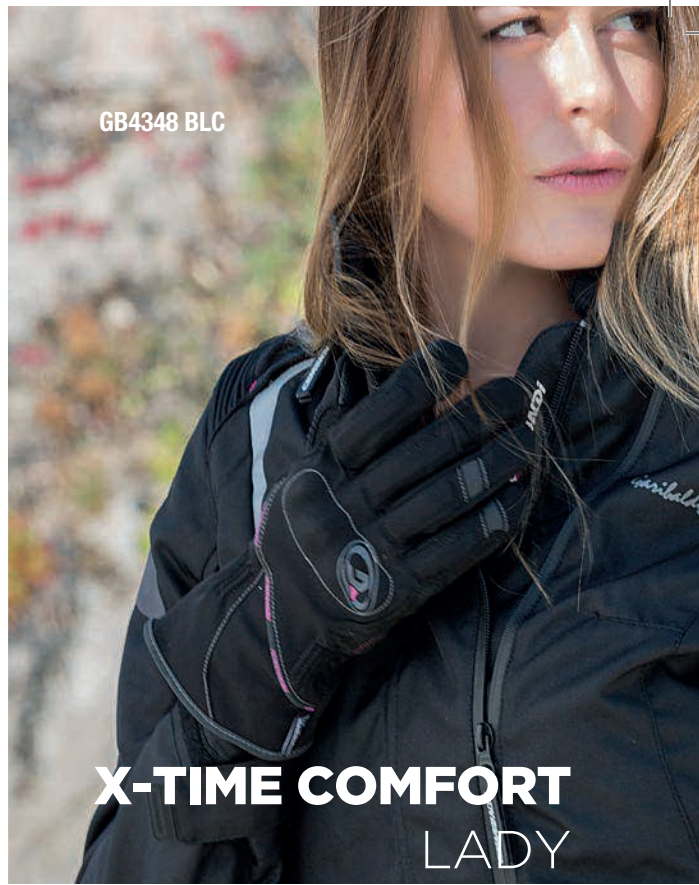

X-TIME COMFORT MAN

GB4348 BLC

X-TIME COMFORT LADY

Level 1 KP

WARMAL™

NYSPAN

Stretchable Polyamide

MICROFIBER

Sue-Island Suede

Knuckle protector

bmb fit
Comfort Lining

REFLEX
Reflective material

HIPORA®

CAPACITIVE technology
For gloves

silicone grip

Men sizes : XS ▶ XXL

Women sizes : XS ▶ XL

Level 1

Knuckle protector

grip LEATHER

spandex

Stretchable Fabric

MICROFIBER

Sue-Island Suede

ThermoLiner

Thermal Insulation

REFLEX
Reflective material

Rain Technology

bmb fit
Comfort Lining

CAPACITIVE technology
For gloves

INDAR WINTER LADY

INDAR WINTER